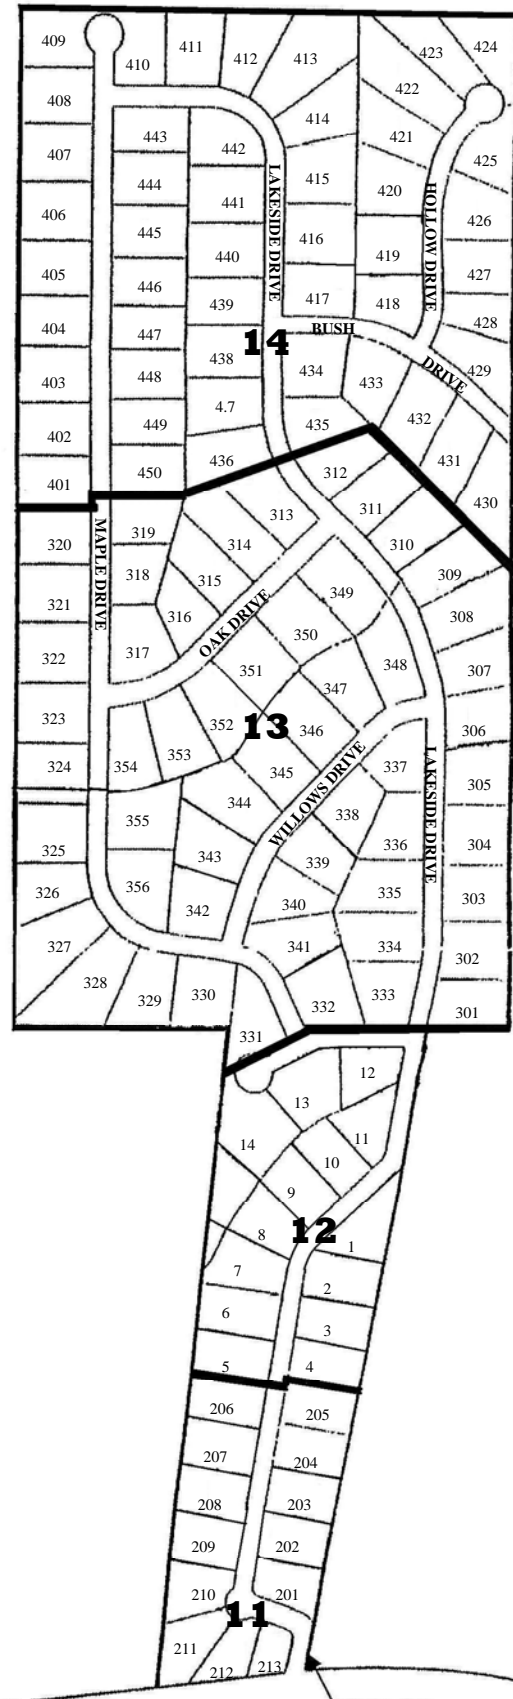

Bear Lake West Main Subdivision

Bear Lake West Sub 11-14

Lakeside Drive
 Located 1 mile North of the
 Main Subdivision.