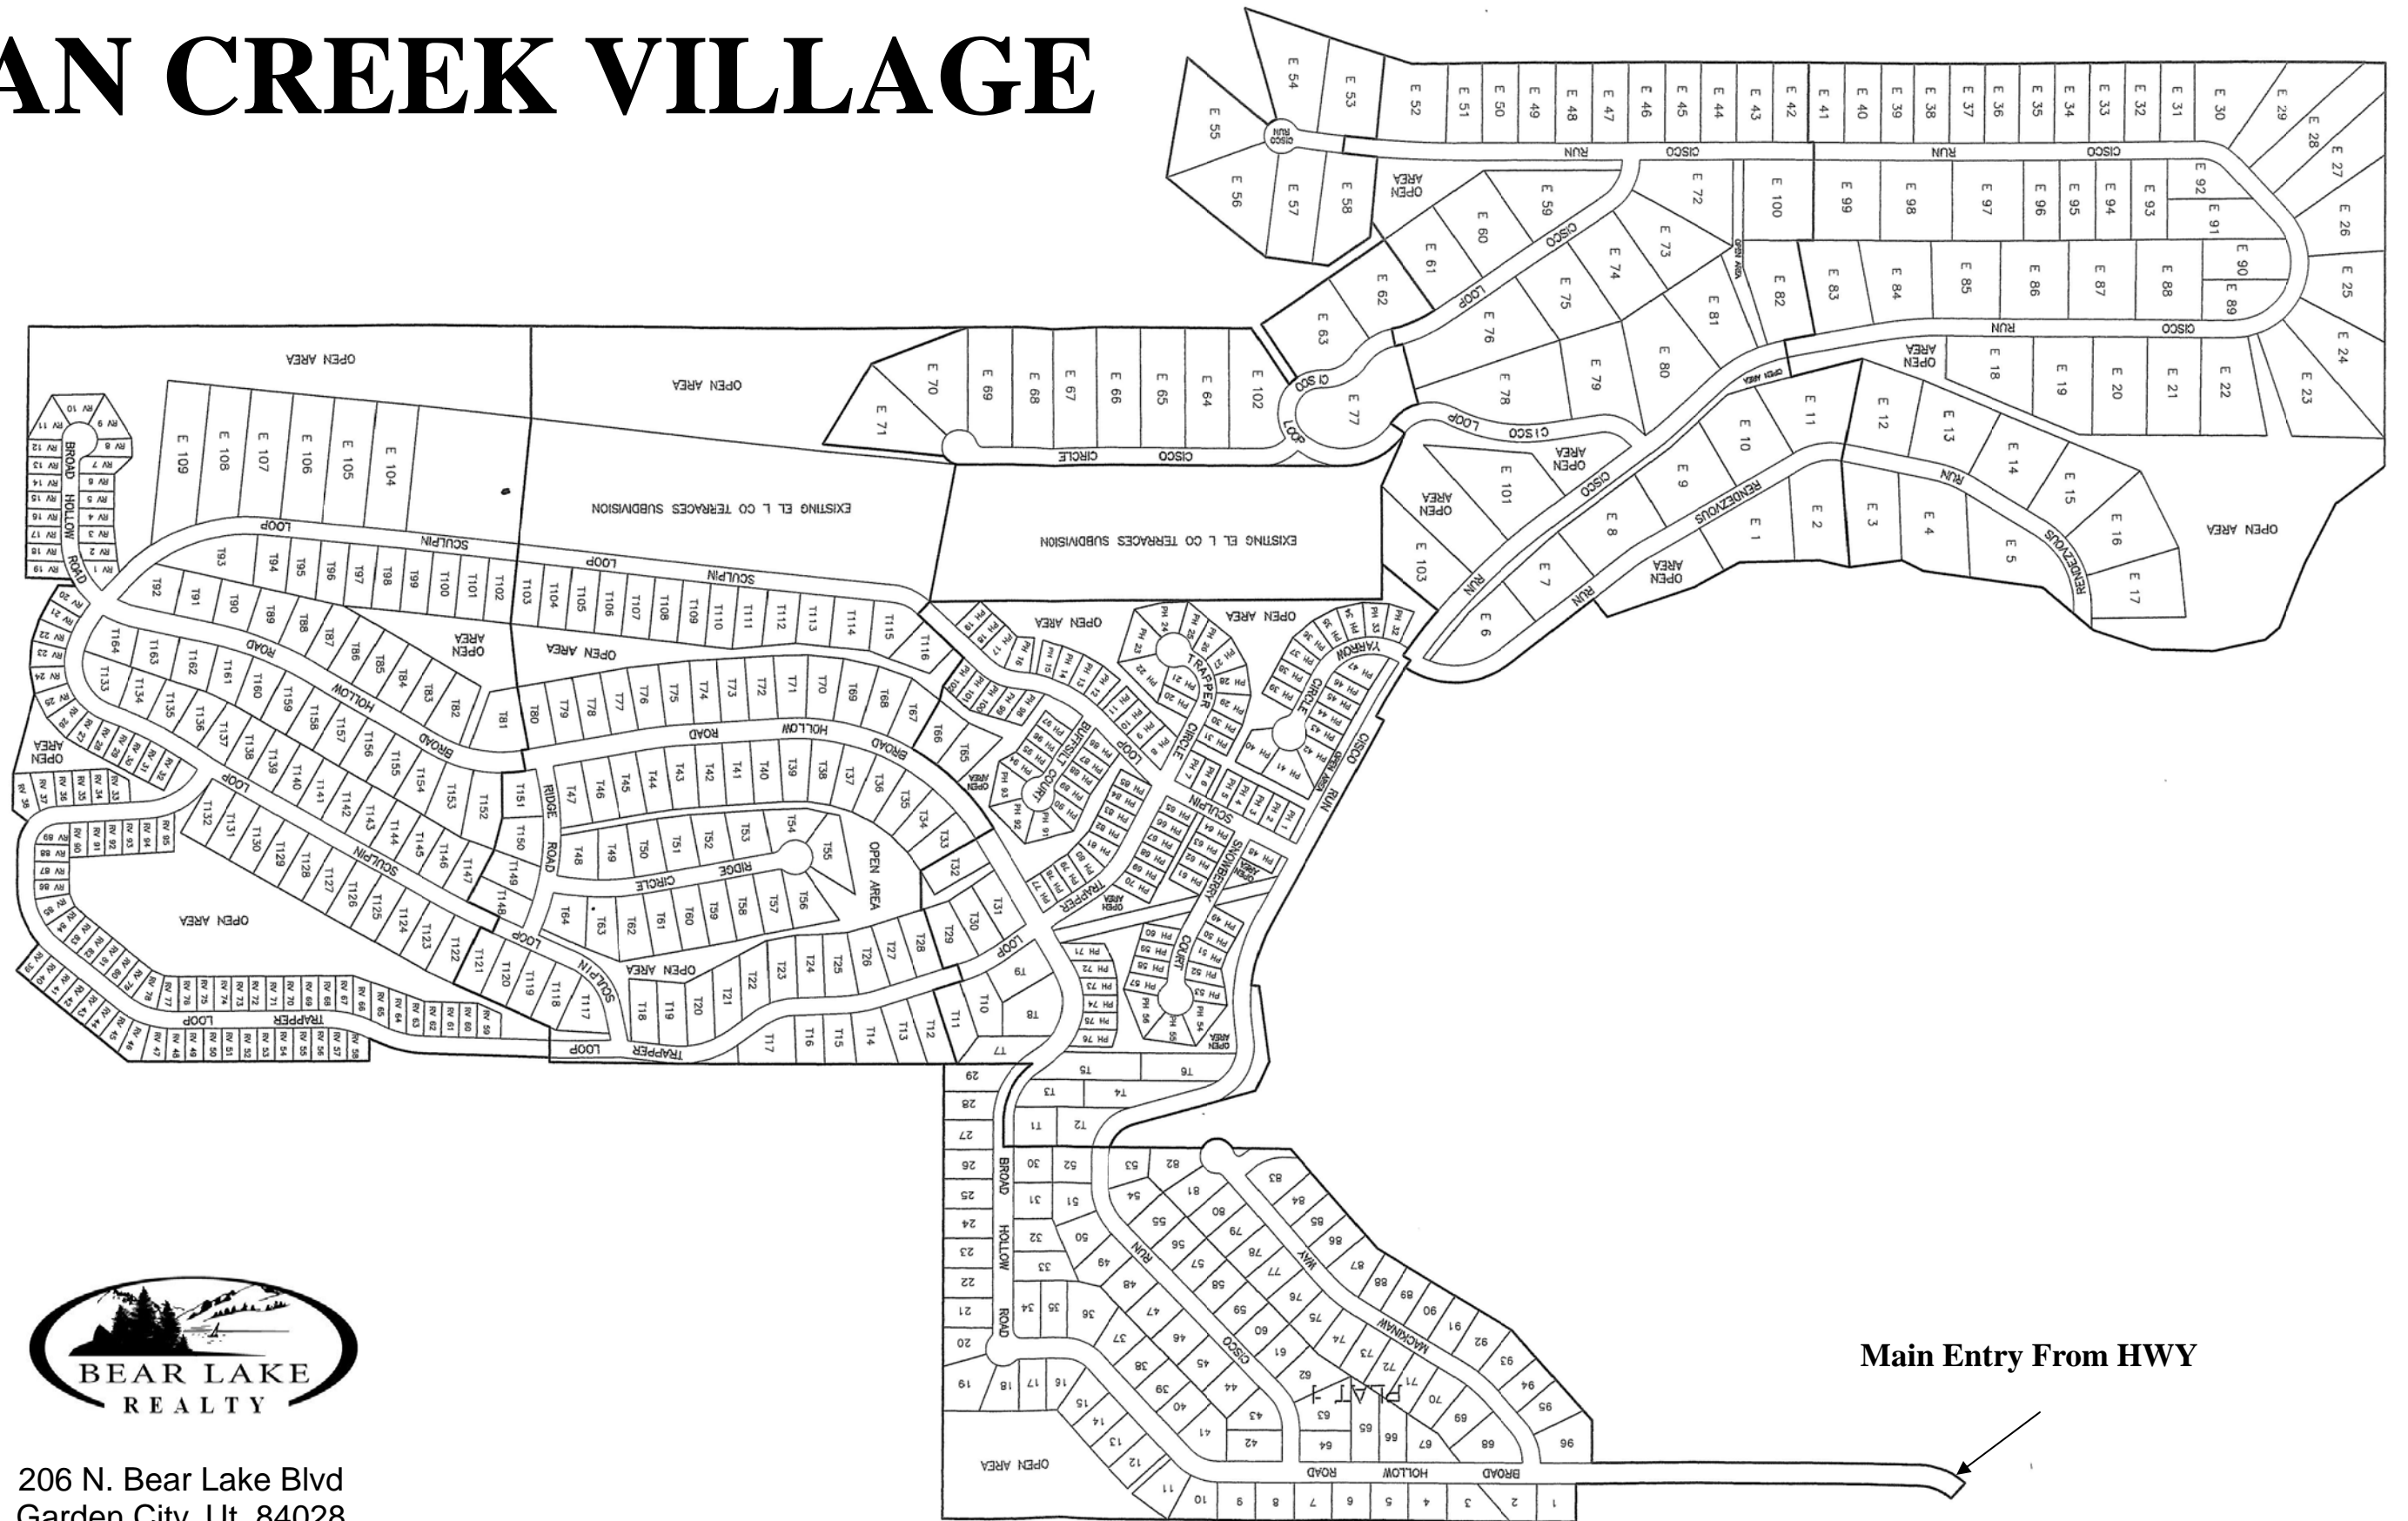

SWAN CREEK VILLAGE

206 N. Bear Lake Blvd
 Garden City, Ut. 84028
 Phone: 435-946-8888
 Fax: 435-946-3230

E-mail: info@bearlakerealty.com