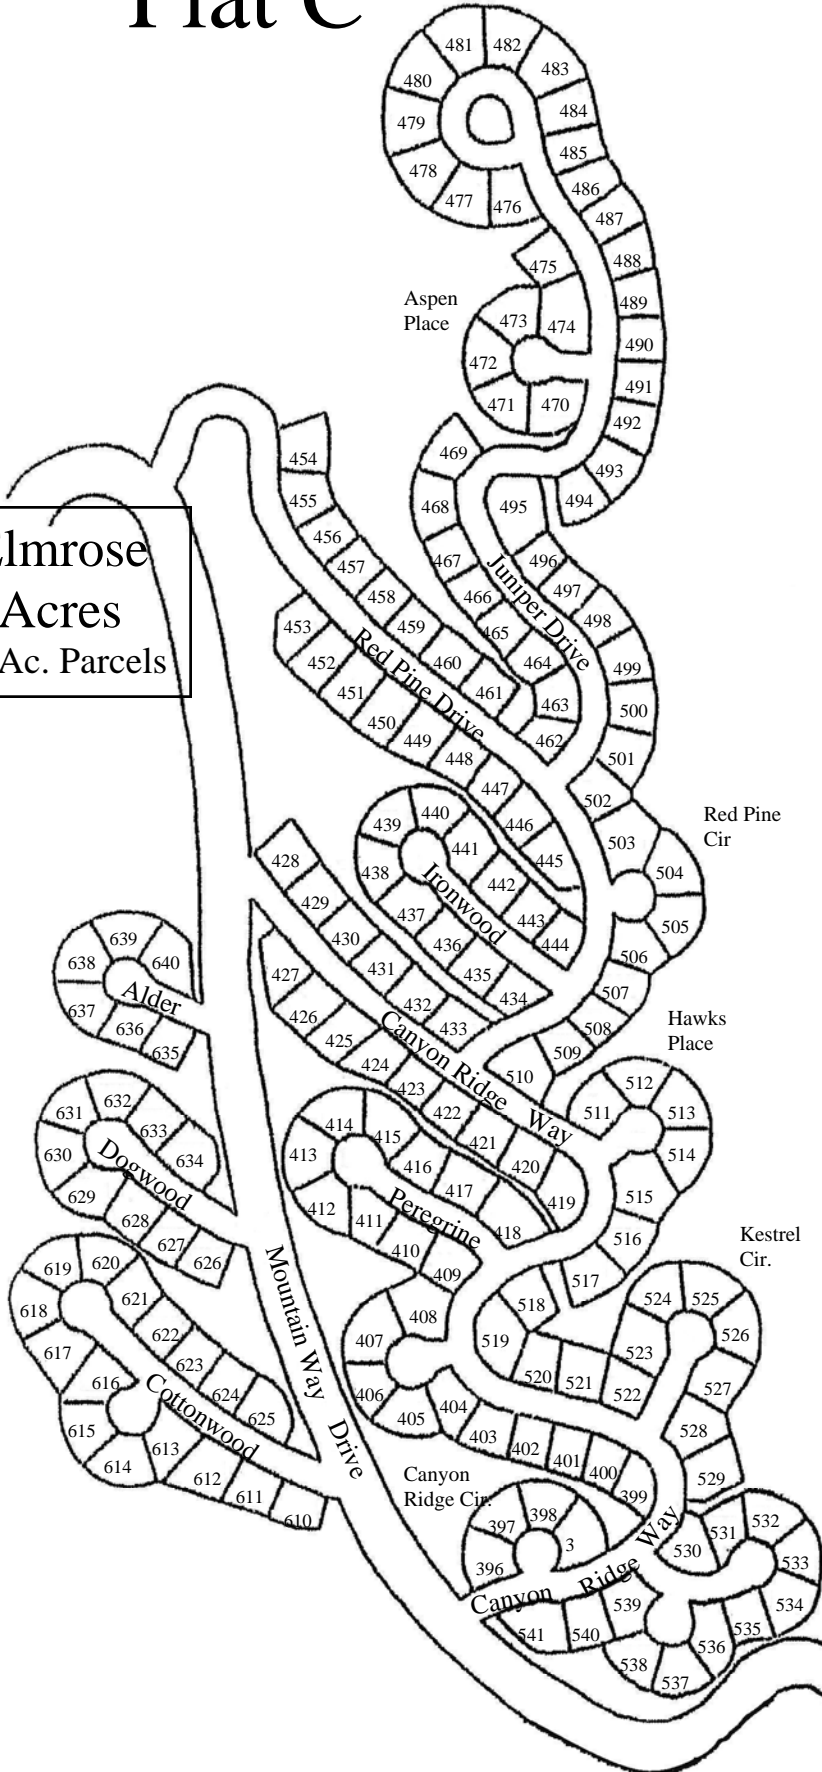

Plat C

Elmrose
Acres
20 Ac. Parcels

Plat B

Bear Lake West Plat B and C

Located 2 miles North of the main Bear Lake West gate.
Turn West on Loveland Lane which turns into Mountain Way.