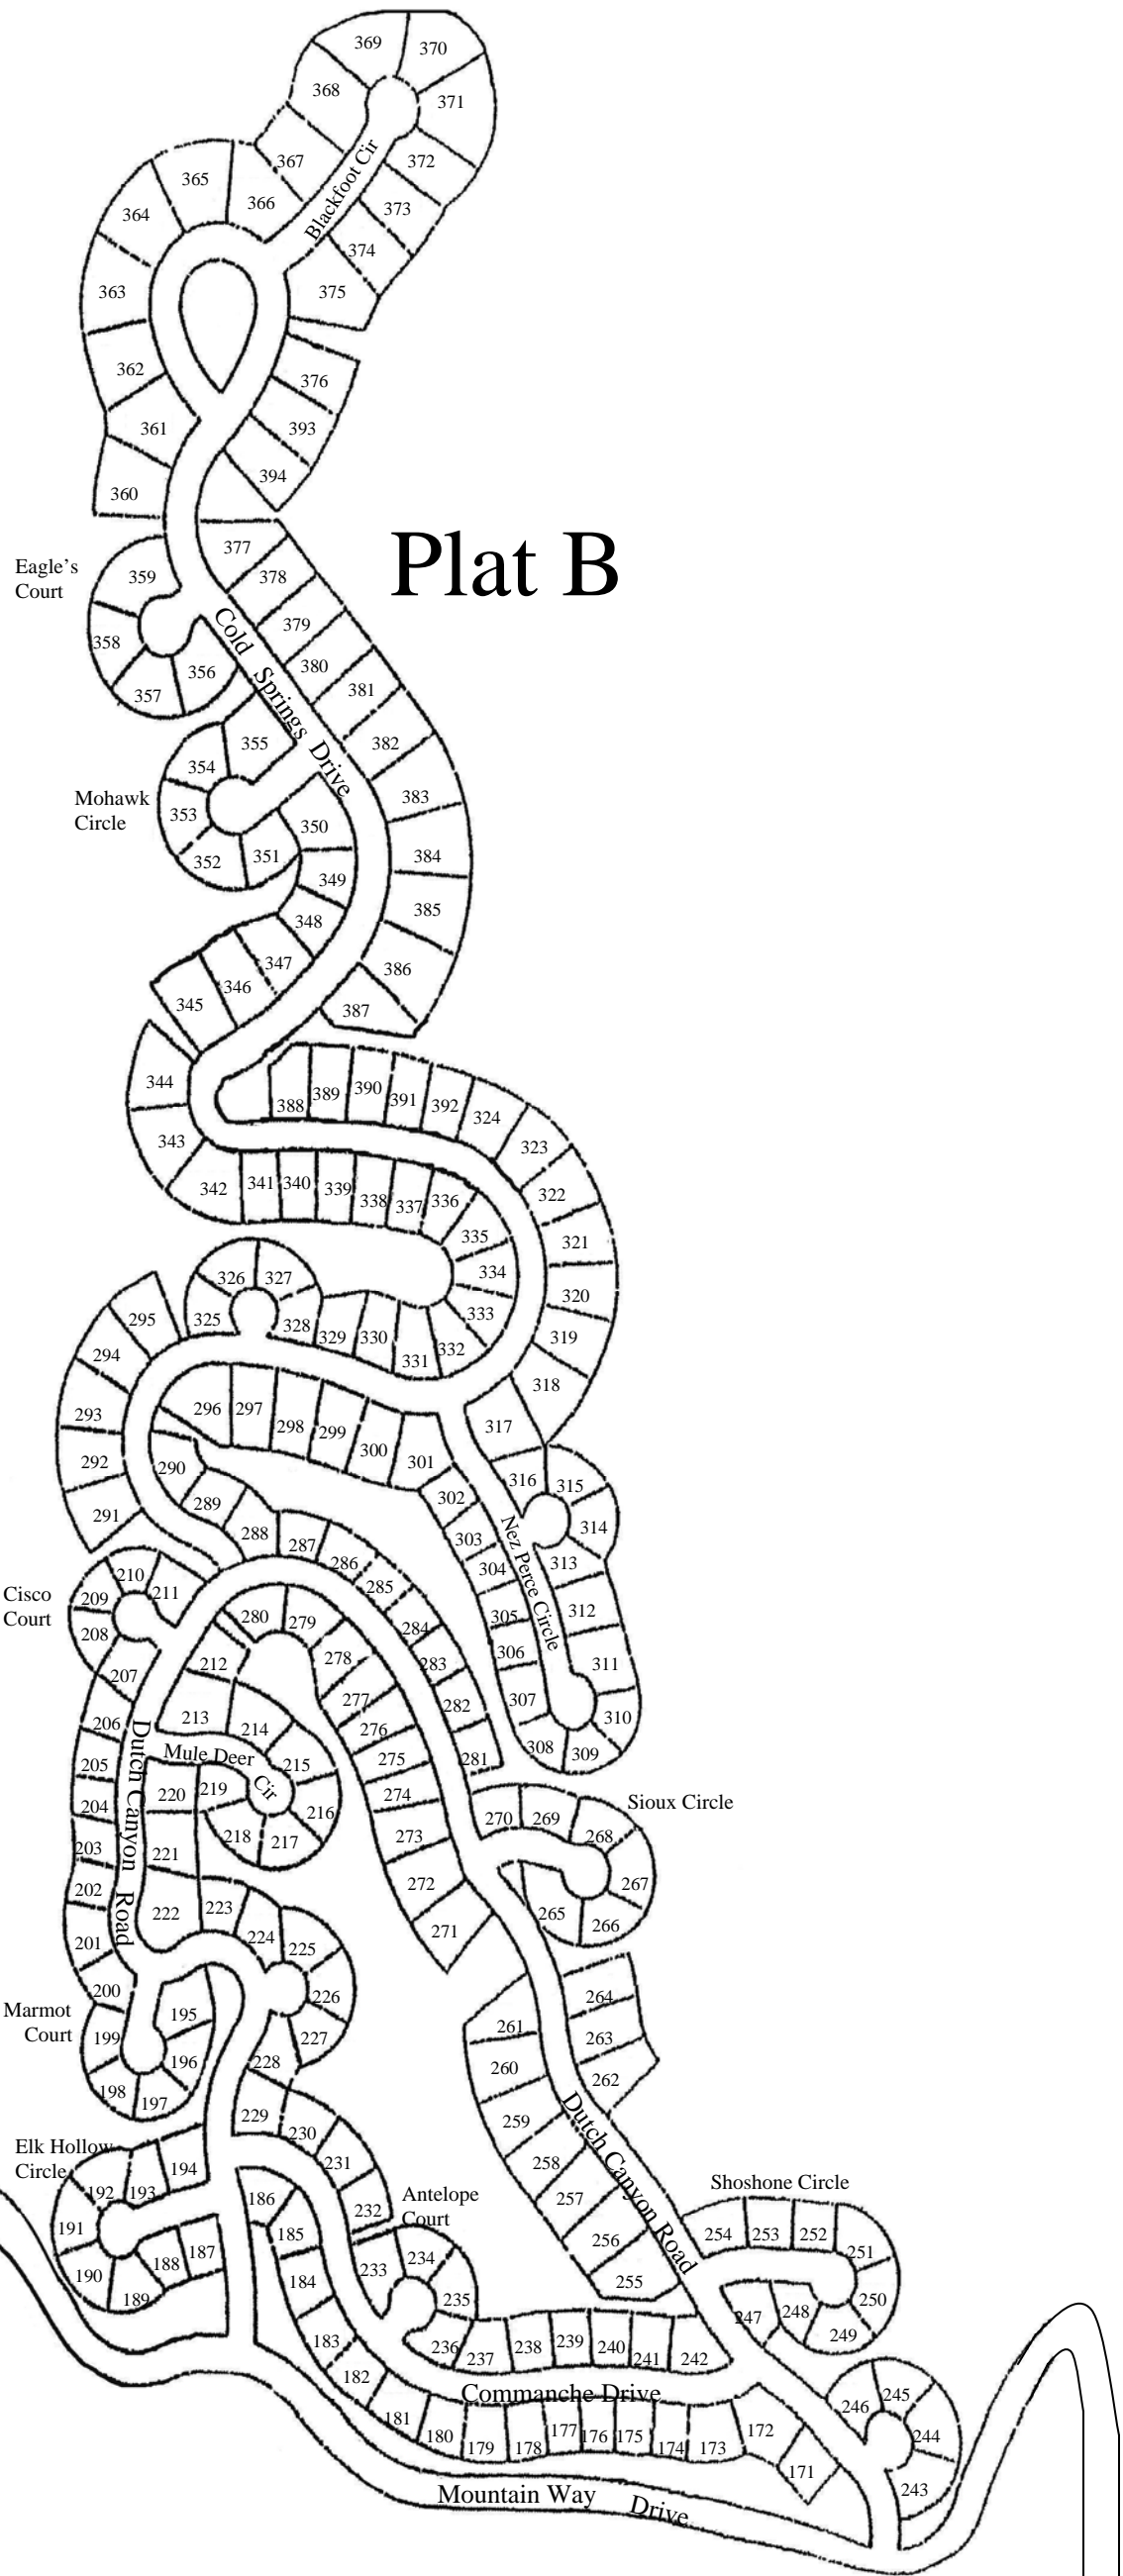

Plat C

Elmrose
Acres
20 Ac. Parcels

Plat B

Bear Lake West Plat B and C

Located 2 miles North of the main Bear Lake West gate.
Turn West on Loveland Lane which turns into Mountain Way.